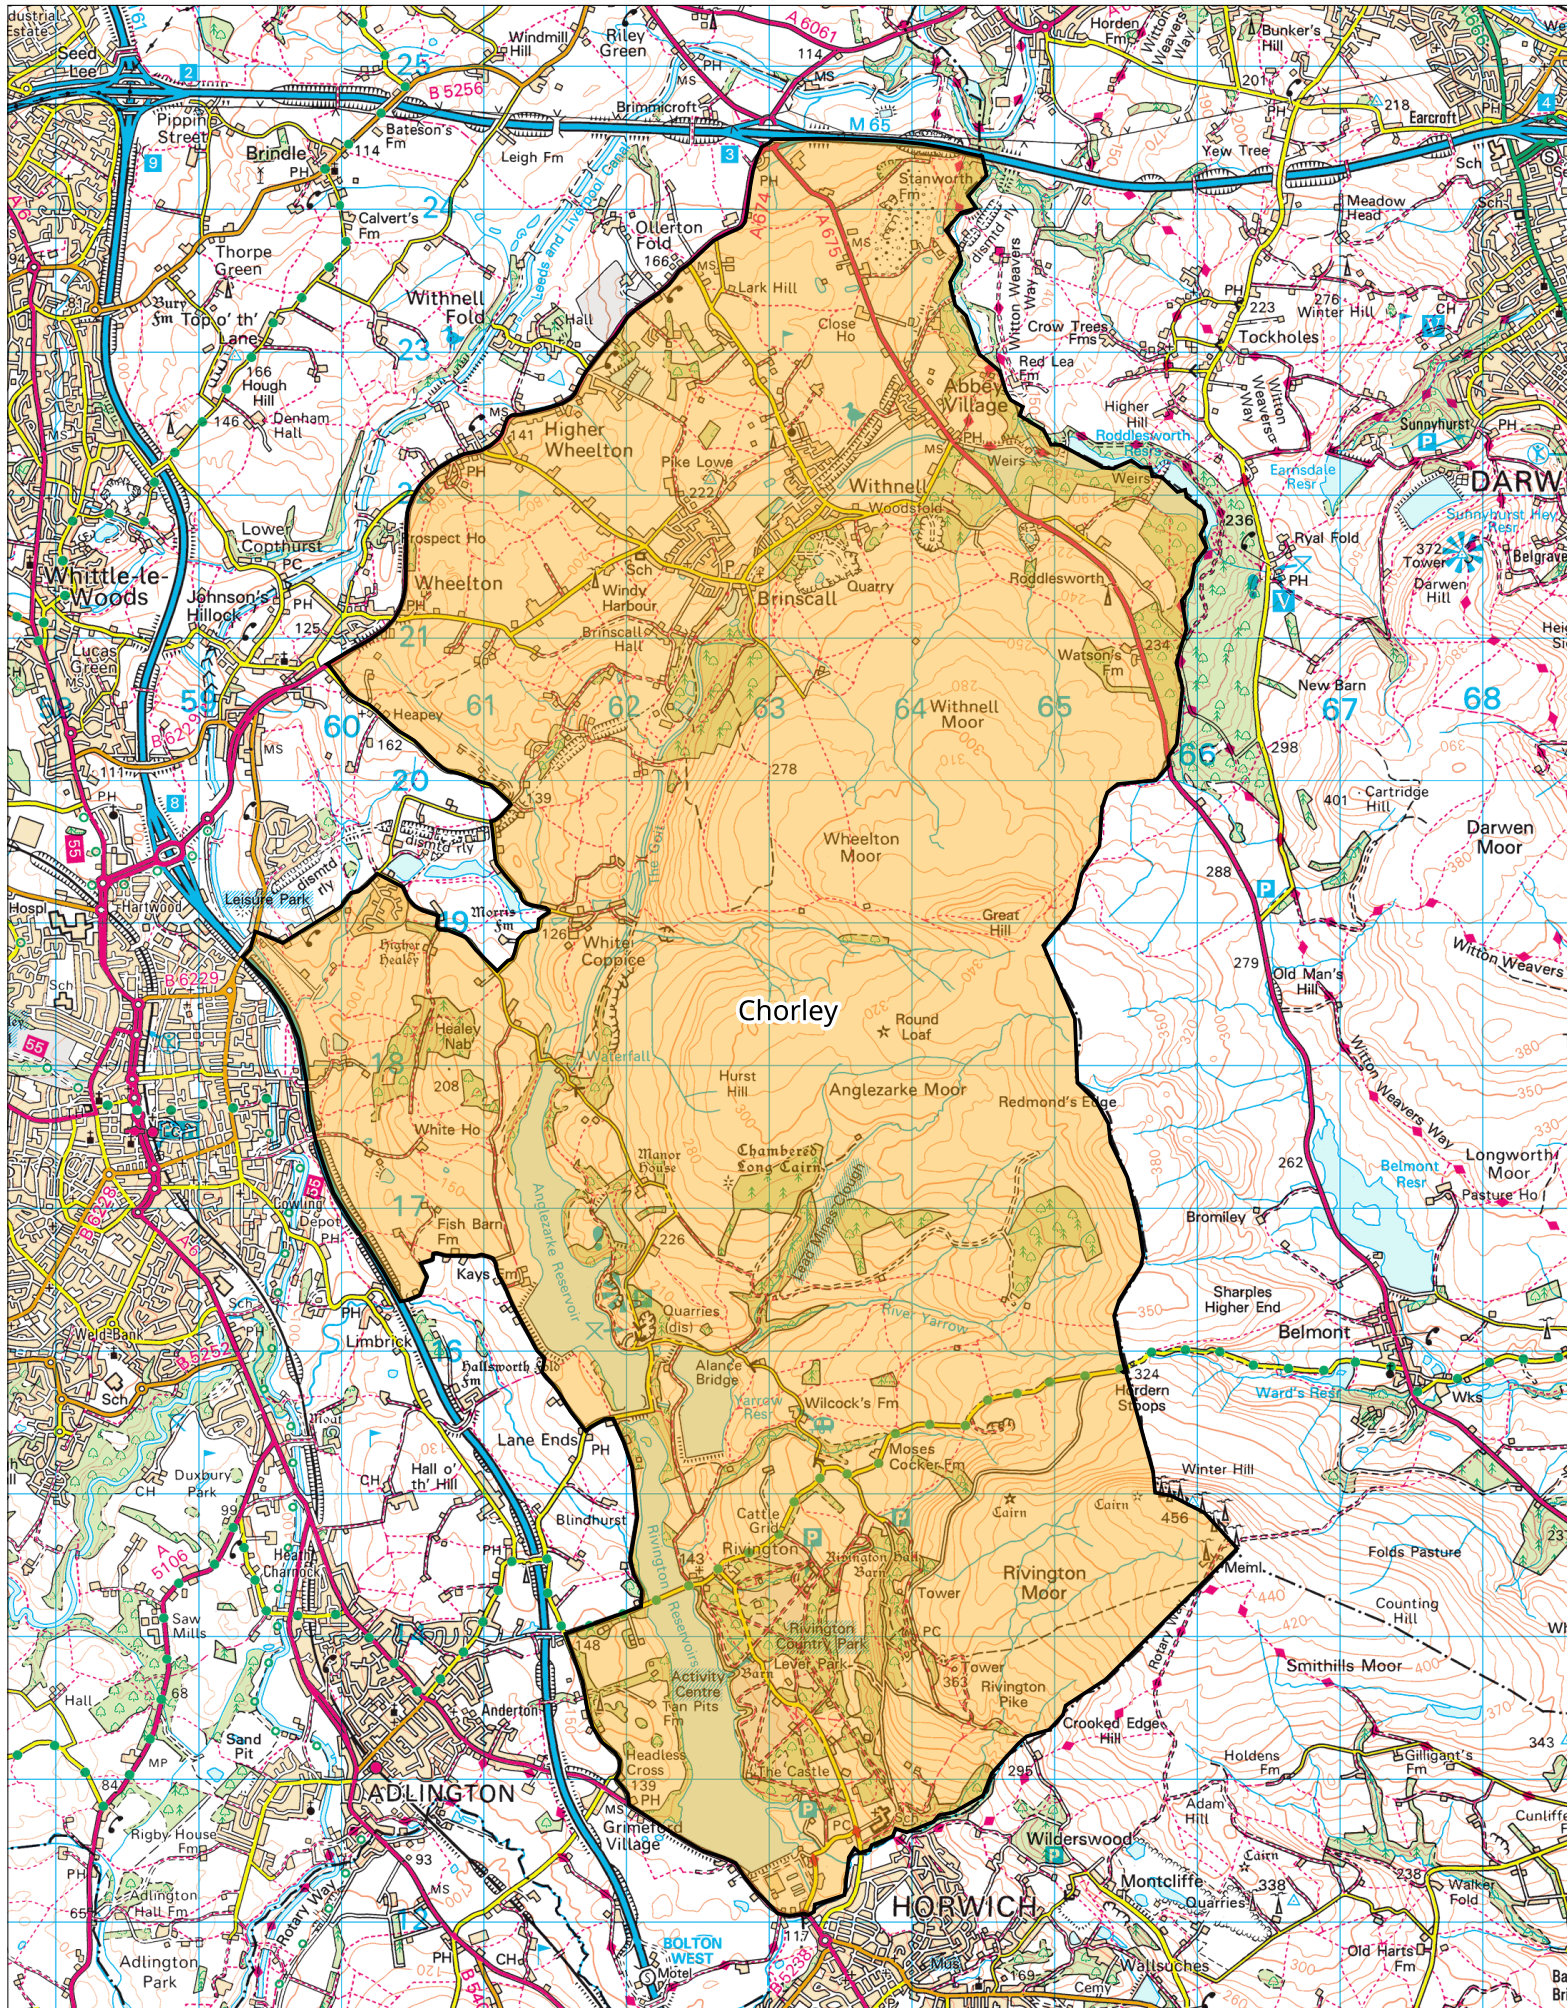

Chorley PSPO Area

Approximate Scale = 1:55230
(when printed at A4)